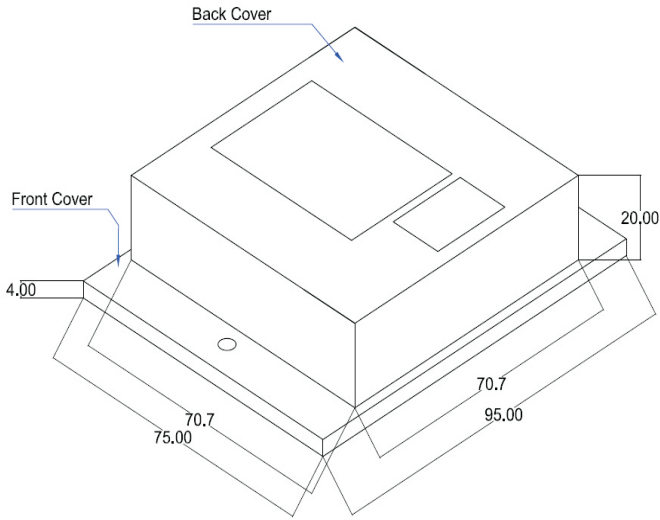

RE -717MI

Analogue Addressable Isolator Module

Product Overview:

The Isolator module is an automatic device that isolates a part of the loop by opening when the line voltage drops below 14Volts. These modules should be spaced between groups of sensors or modules in a loop to isolate the faulty area from the rest of the loop. If a short occurs between any two isolators, then both isolators immediately switch to an open state and isolate the devices between them. The remaining units on the loop continue to fully operate. Recommended to connect a maximum of 20 devices to each isolator. The module blinks indicating normal status and a steady glow when activated.

Features:

- Module Status by YELLOW LED.
- Low Standby Current.
- Available with suitable back boxes

Electrical Characteristics

- Min Supply Voltage (Vmin) : 17V
- Max Supply Voltage(Vmax) : 28VDC
- Nominal Supply Voltage(V_{nom}) : 24VDC
- Quiescent Current at 24V(Ic) : 30μA
- Operating Temperature : 10°C to 49°C
- Storage Temperature : 10°C to 60°C.
- Leakage Current at 24V(I_l) : 2 mA when isolating
- Max Current (through loop)(I_s) : 1A continuous, 3A Peak
- Isolating Voltage (Vco) : <14V
- Maximum on resistance(Zc) : 0.02Ω
- Re-connect Voltage(Voc) : 14 ~ 16V

Mechanical Specification:

- Dimensions : (95 W X 75 H X 24D) mm
- Color : Black
- Weight : 0.35Kg

G.A.Diagram:

ALL DIMENSIONS ARE IN MM

Mounting Detail:

Wiring Configuration

Compatible Devices:

MODELS	DESCRIPTION
Avani	Analogue Addressable Fire Alarm Control Panel