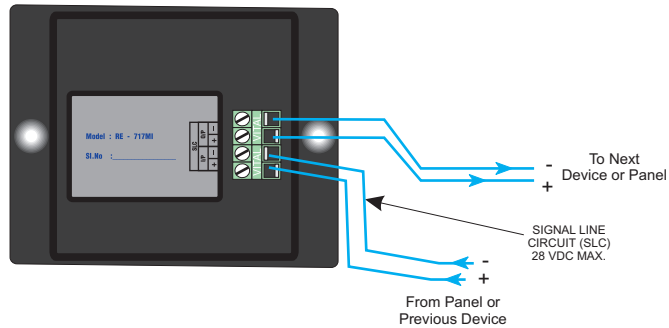

RE -717MI

Analogue Addressable Isolator Module

Product Overview:

The Isolator module is an automatic device that isolates a part of the loop by opening when the line voltage drops below 14Volts. These modules should be spaced between groups of sensors or modules in a loop to isolate the faulty area from the rest of the loop. If a short occurs between any two isolators, then both isolators immediately switch to an open state and isolate the devices between them. The remaining units on the loop continue to fully operate. Recommended to connect a maximum of 20 devices to each isolator. The module blinks indicating normal status and a steady glow when activated.

Mechanical Specification:

- Dimensions : (95 W X 75 H X 24D) mm
- Color : Black
- Weight : 0.35Kg

G.A.Diagram:

ALL DIMENSIONS ARE IN MM

Mounting Detail:

Wiring Configuration

Compatible Devices:

MODELS	DESCRIPTION
Avani	Analogue Addressable Fire Alarm Control Panel