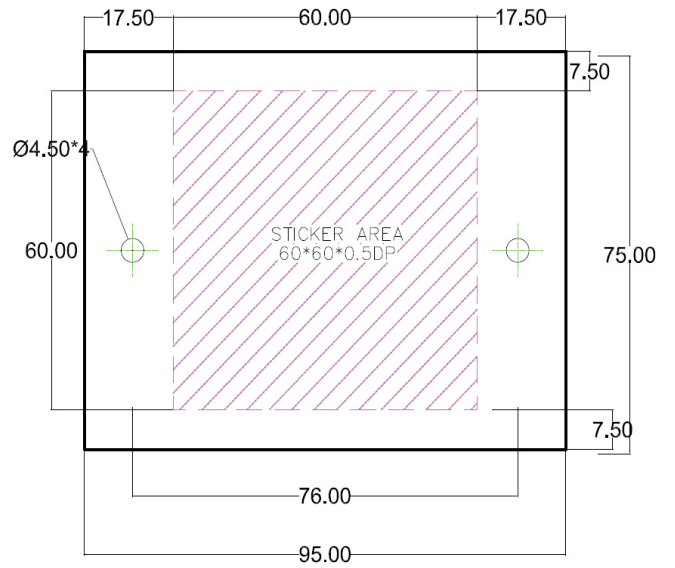

RE -717MI

Analogue Addressable Isolator Module

Product Overview:

The Isolator module is an automatic device that isolates a part of the loop by opening when the line voltage drops below 14Volts. These modules should be spaced between groups of sensors or modules in a loop to isolate the faulty area from the rest of the loop. If a short occurs between any two isolators, then both isolators immediately switch to an open state and isolate the devices between them. The remaining units on the loop continue to fully operate. Recommended to connect a maximum of 20 devices to each isolator. The module blinks indicating normal status and a steady glow when activated.

Mechanical Specification:

- Dimensions : (95 W X 75 H X 24D) mm
- Color : Black
- Weight : 0.35Kg

G.A.Diagram:

ALL DIMENSIONS ARE IN MM

Mounting Detail:

Wiring Configuration

Compatible Devices:

MODELS	DESCRIPTION
Avani	Analogue Addressable Fire Alarm Control Panel