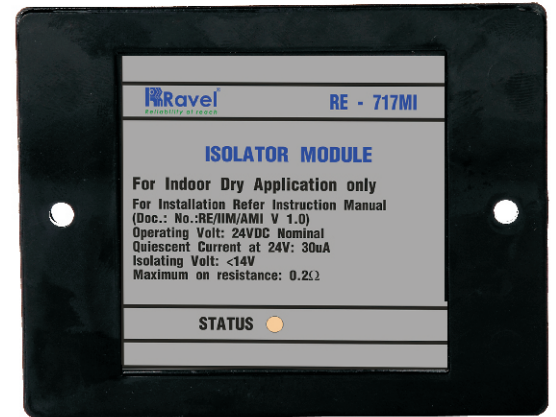

RE -717MI

Analogue Addressable Isolator Module

Product Overview:

The Isolator module is an automatic device that isolates a part of the loop by opening when the line voltage drops below 14Volts. These modules should be spaced between groups of sensors or modules in a loop to isolate the faulty area from the rest of the loop. If a short occurs between any two isolators, then both isolators immediately switch to an open state and isolate the devices between them. The remaining units on the loop continue to fully operate. Recommended to connect a maximum of 20 devices to each isolator. The module blinks indicating normal status and a steady glow when activated.

Features:

- Module Status by YELLOW LED.
- Low Standby Current.
- Available with suitable back boxes

Electrical Characteristics

- Min Supply Voltage (Vmin) : 17V
- Max Supply Voltage(Vmax) : 28VDC
- Nominal Supply Voltage(V_{nom}) : 24VDC
- Quiescent Current at 24V(Ic) : 30μA
- Operating Temperature : 10°C to 49°C
- Storage Temperature : 10°C to 60°C.
- Leakage Current at 24V(I_l) : 2 mA when isolating
- Max Current (through loop)(I_s) : 1A continuous, 3A Peak
- Isolating Voltage (Vco) : <14V
- Maximum on resistance(Zc) : 0.02Ω
- Re-connect Voltage(Voc) : 14 ~ 16V

Mechanical Specification:

- Dimensions : (95 W X 75 H X 24D) mm
- Color : Black
- Weight : 0.35Kg

G.A.Diagram:

ALL DIMENSIONS ARE IN MM

Mounting Detail:

Wiring Configuration

Compatible Devices:

MODELS	DESCRIPTION
Avani	Analogue Addressable Fire Alarm Control Panel